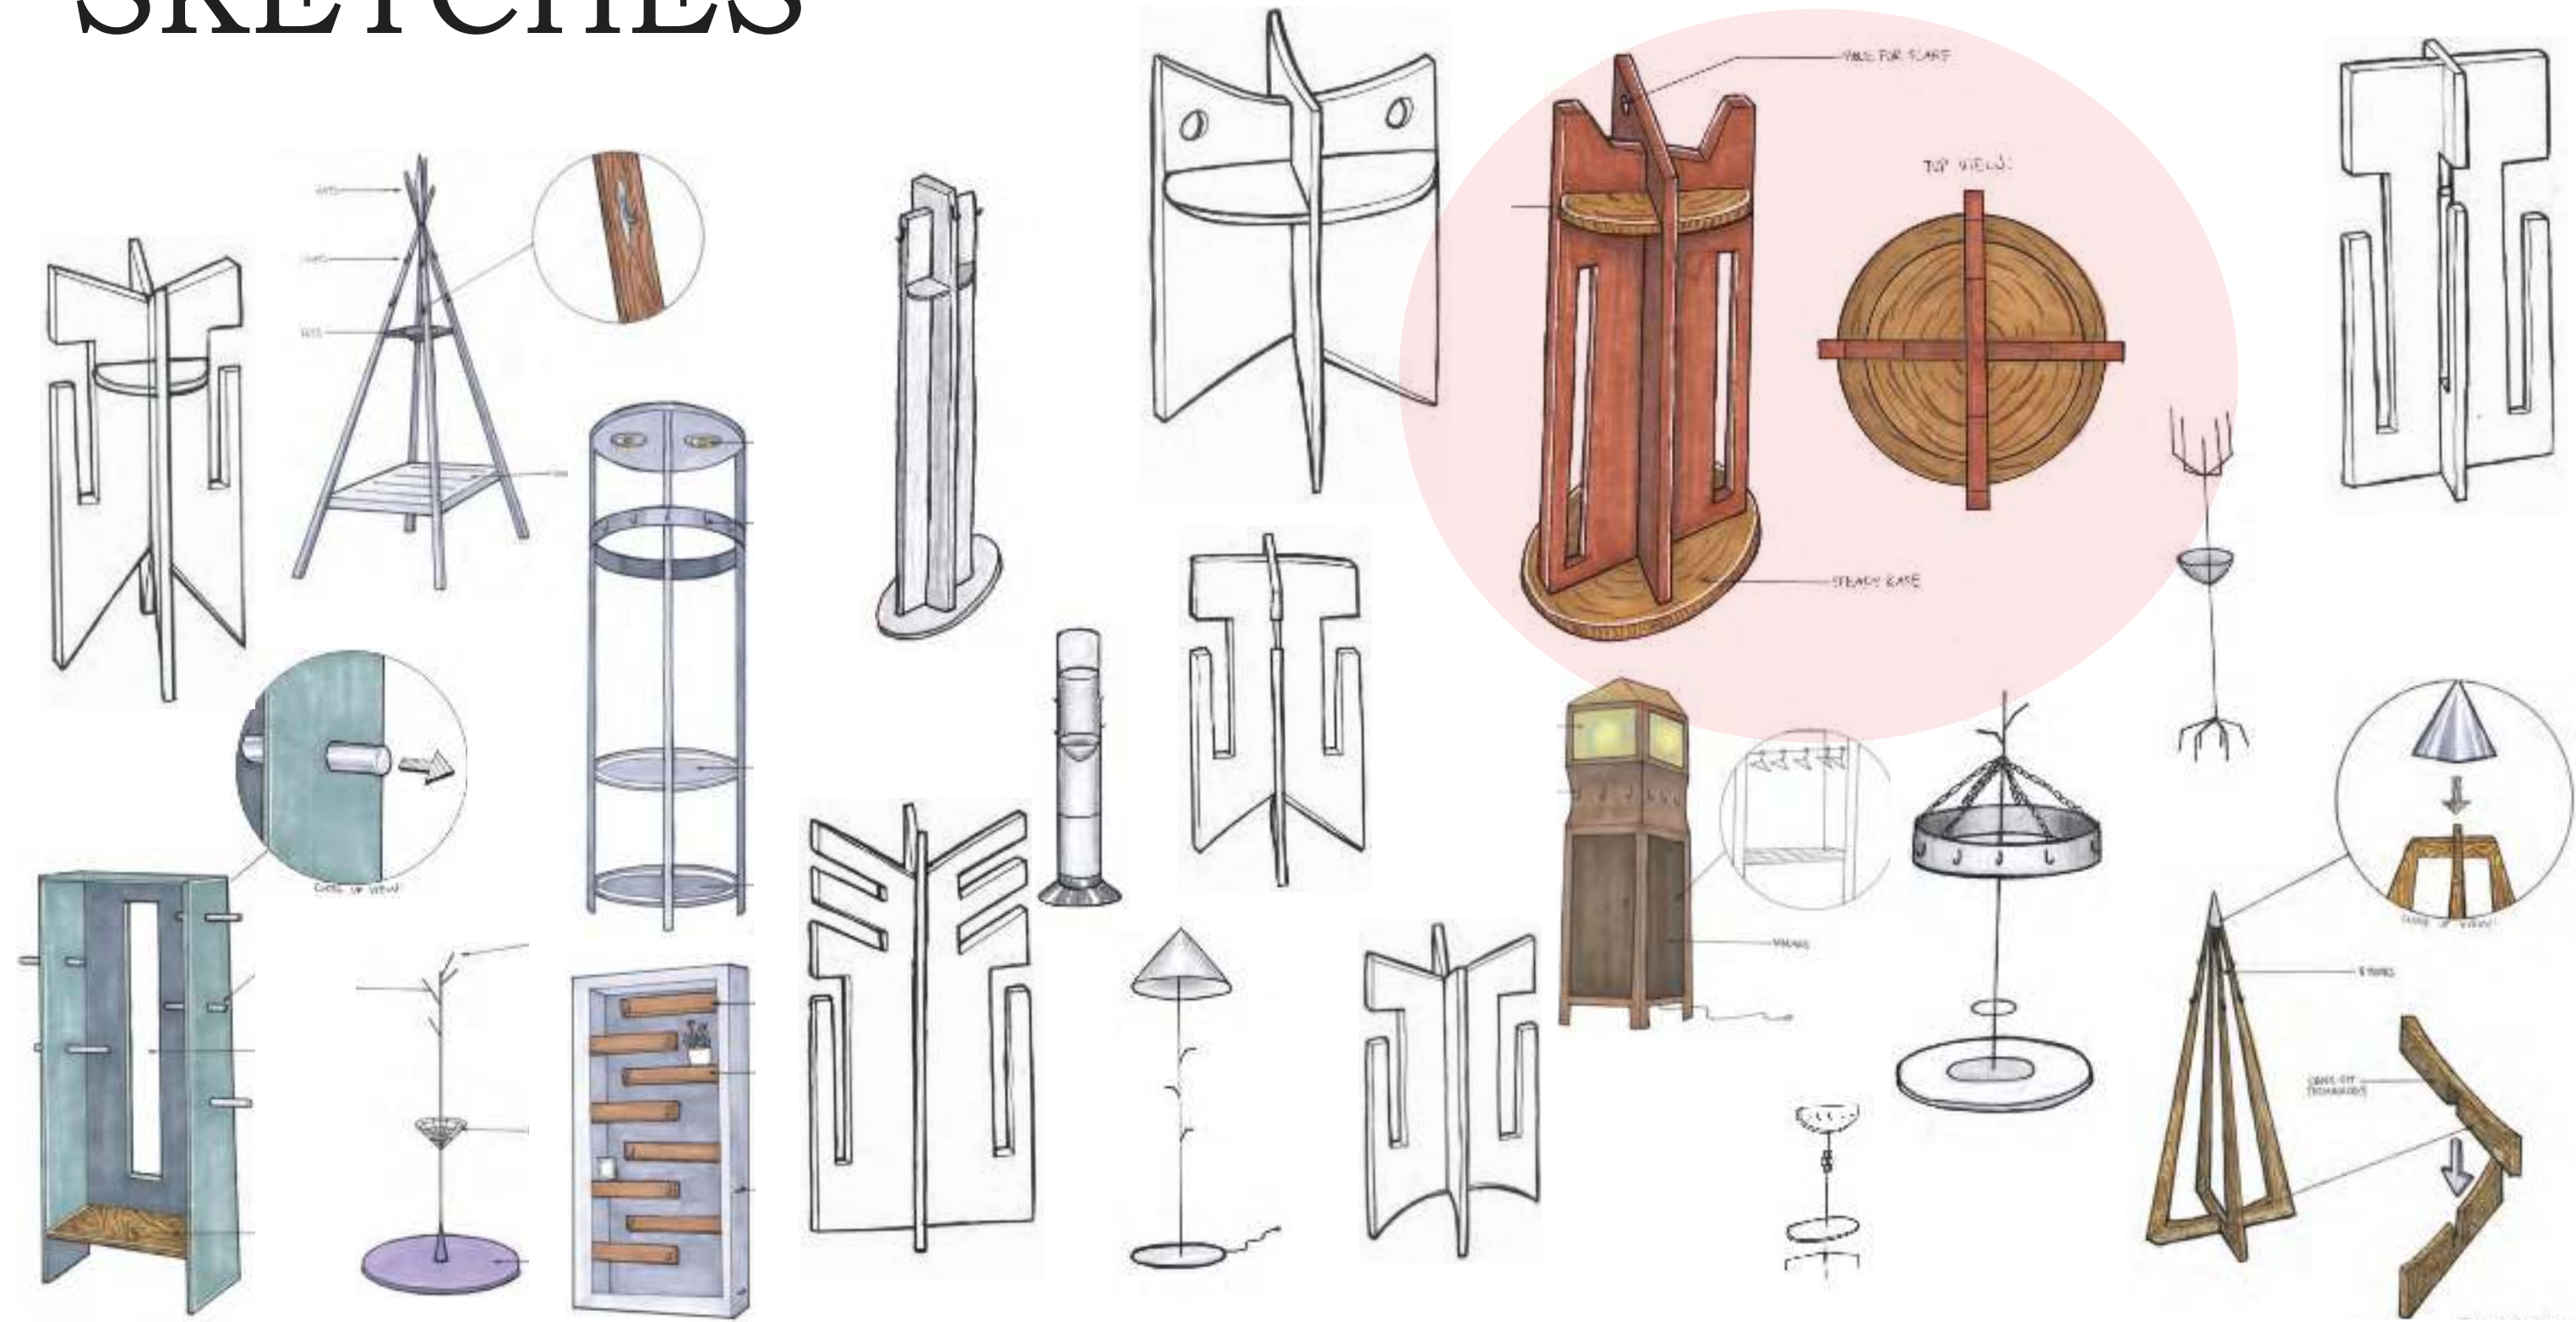

product redesign

coat rack

PROJECT DURATION: 4 WEEKS

D O S P I E Z A S

INSPIRATION

: DOS PIEZAS IS MODELED AFTER RUSTIC HISPANIC FURNITURE AND IS MADE TO ADD INTEREST AND FLAVOR TO ANY HOME.

SKETCHES

PROTOTYPING

IN CONTEXT PHOTOS

FINAL MODEL

MULTIPLE COLOR OPTIONS / FLAT-PACK AND SHIPS EASILY

ONLY 2 PIECES