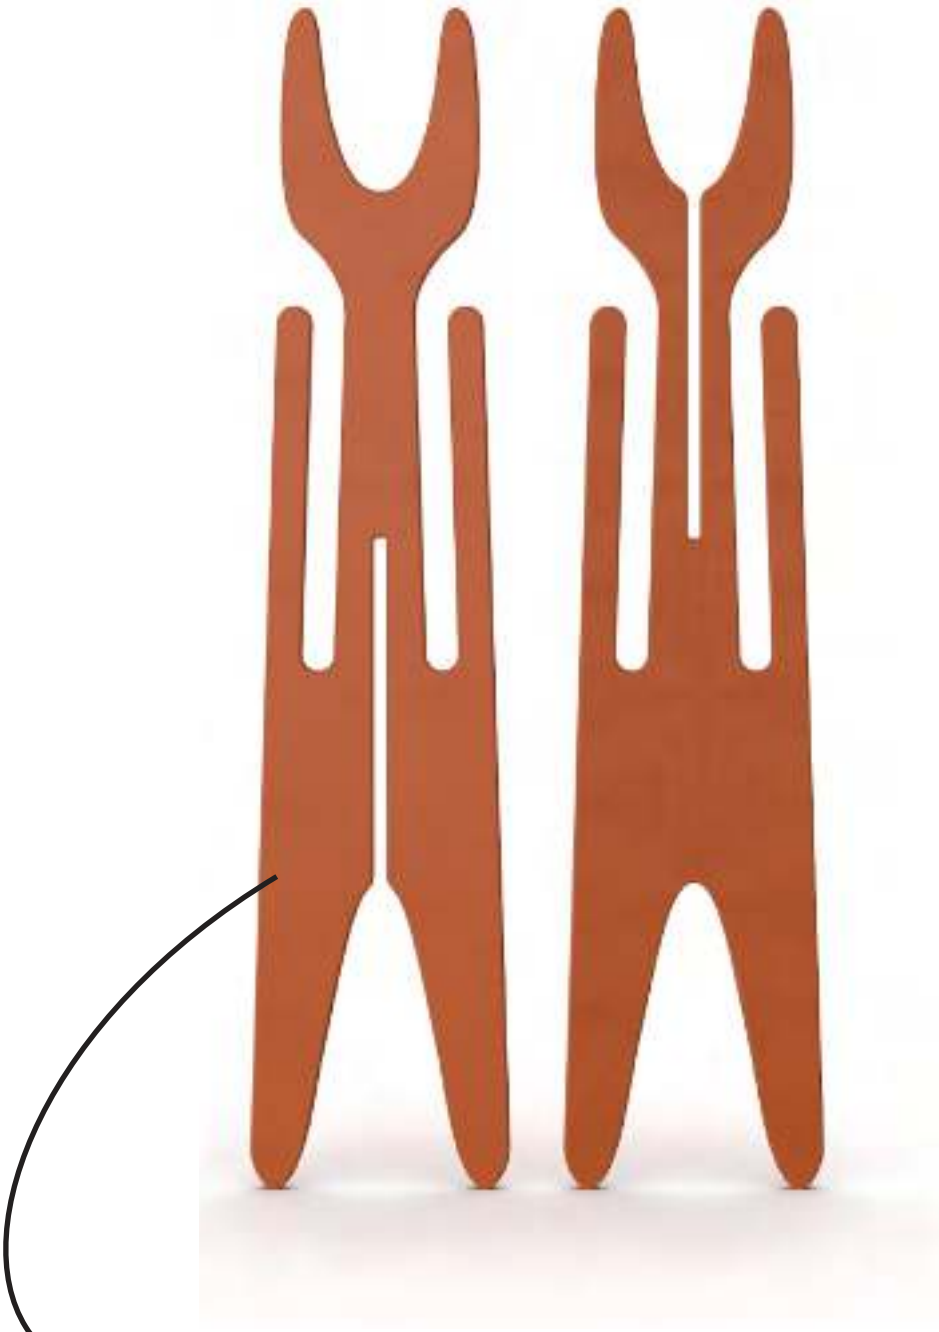

product redesign

coat rack

PROJECT DURATION: 4 WEEKS

D O S P I E Z A S

INSPIRATION

: DOS PIEZAS IS MODELED AFTER RUSTIC HISPANIC FURNITURE AND IS MADE TO ADD INTEREST AND FLAVOR TO ANY HOME.

SKETCHES

PROTOTYPING

IN CONTEXT PHOTOS

FINAL MODEL

MULTIPLE COLOR OPTIONS / FLAT-PACK AND SHIPS EASILY

ONLY 2 PIECES